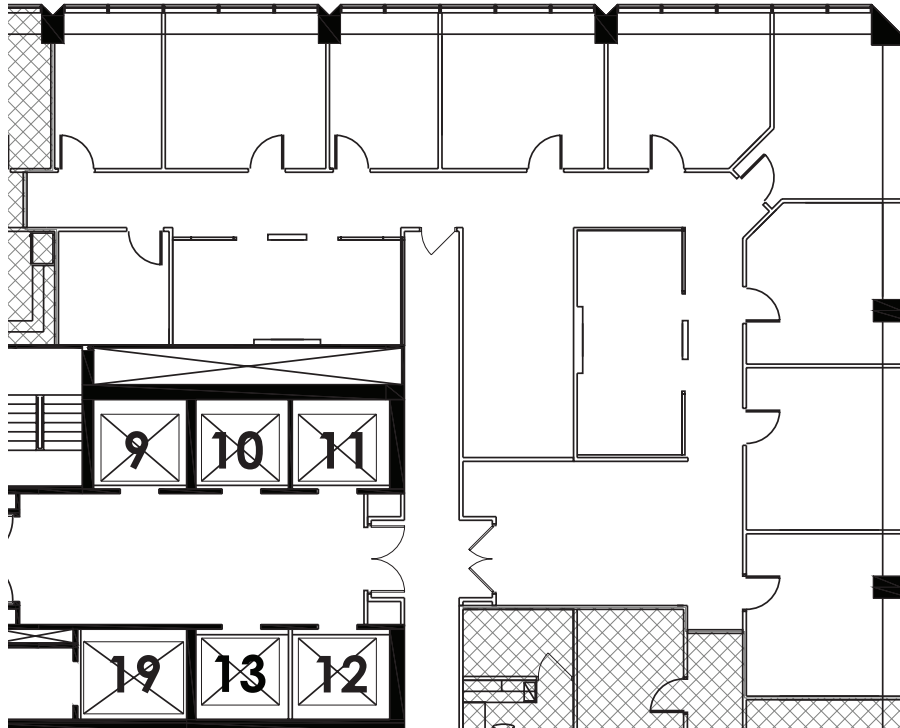

SUITE 2100

4,173 SF

MERCEDES ANGELL | +1 813 204 5344 | mercedes.angell@cushwake.com
BARRY OAKS, CCIM | +1 813 204 5307 | barry.oaks@cushwake.com
MARISSA ANGELL | +1 813 367 6437 | marissa.angell@cushwake.com