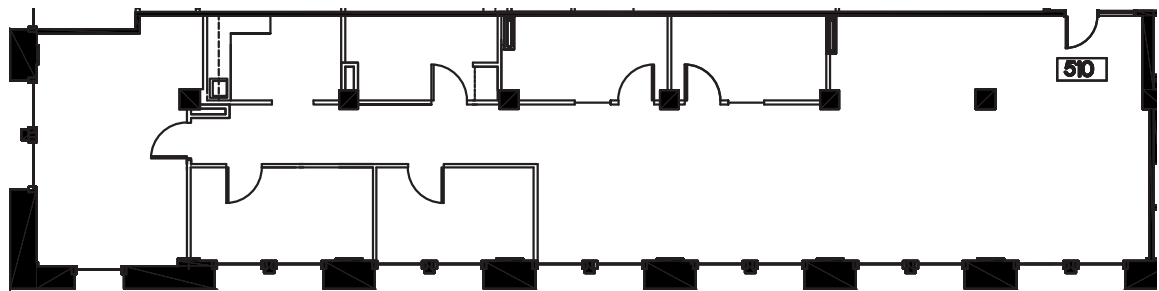

SUITE 510

2,386 RSF

KEY PLAN

LEAH MASSON

Senior Director
+1 206 215 9803
leah.masson@cushwake.com

BRANDON BURMEISTER

Senior Director
+1 206 215 9702
brandon.burmeister@cushwake.com