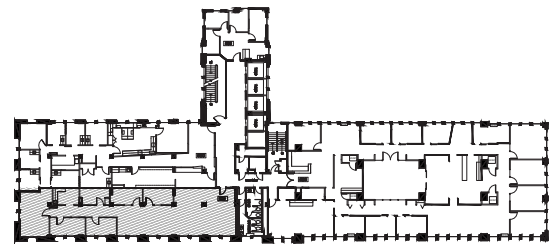

SUITE 510

2,386 RSF

KEY PLAN

LEAH MASSON

Senior Director
+1 206 215 9803
leah.masson@cushwake.com

BRANDON BURMEISTER

Senior Director
+1 206 215 9702
brandon.burmeister@cushwake.com