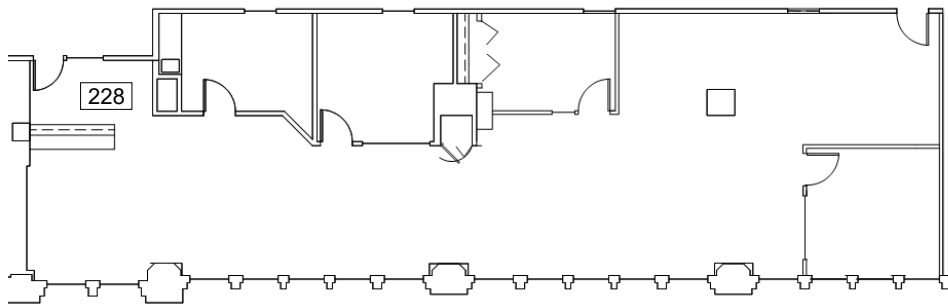

SUITE 228

1,814 RSF

KEY PLAN

LEAH MASSON

Senior Director
+1 206 215 9803
leah.masson@cushwake.com

BRANDON BURMEISTER

Senior Director
+1 206 215 9702
brandon.burmeister@cushwake.com