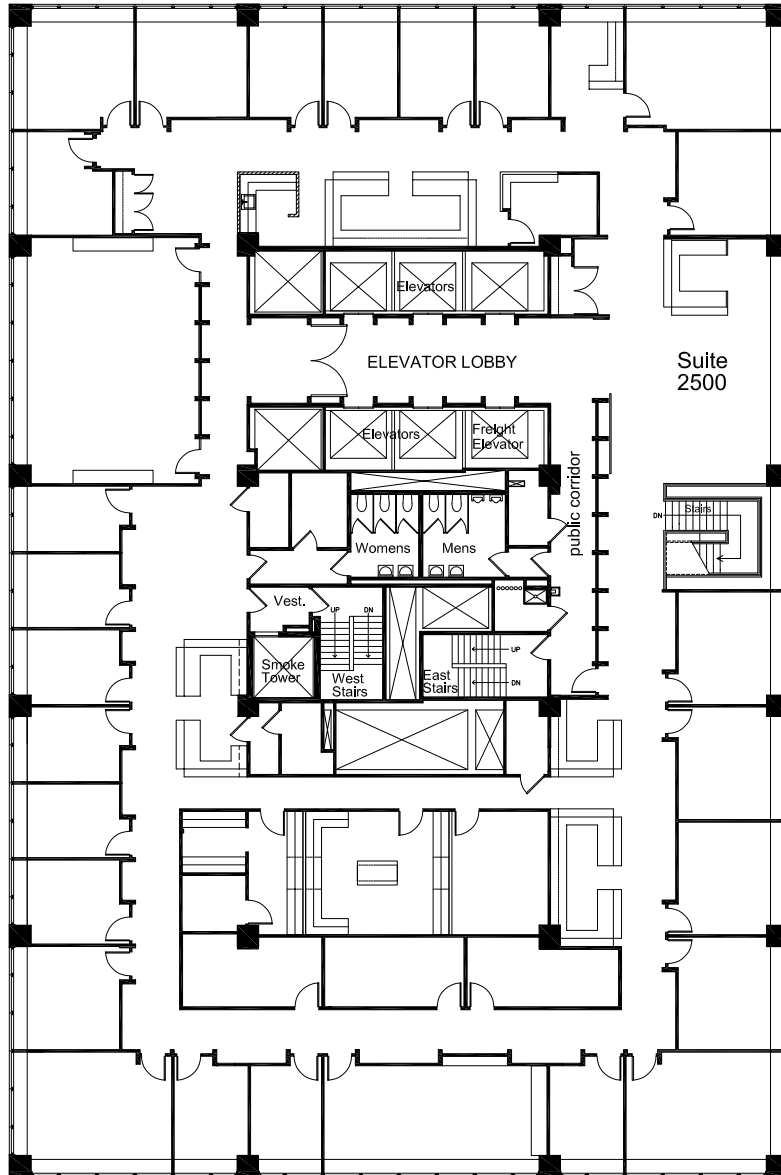

20
SOUTH CLARK

SUITE 2500

14,147 RSF

Mason Taylor
Executive Managing Director
+1 312.470.2337
Mason.Taylor@cushwake.com

Paige Krueger
Director
+1 949.554.9643
Paige.Krueger@cushwake.com