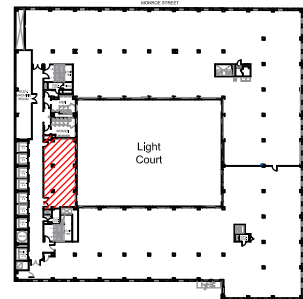

120

SOUTH LASALLE

SUITE 1840

1,149 RSF

Mason Taylor
Executive Managing Director
+1 312.470.2337
Mason.Taylor@cushwake.com

Paige Krueger
Director
+1 949.554.9643
Paige.Krueger@cushwake.com