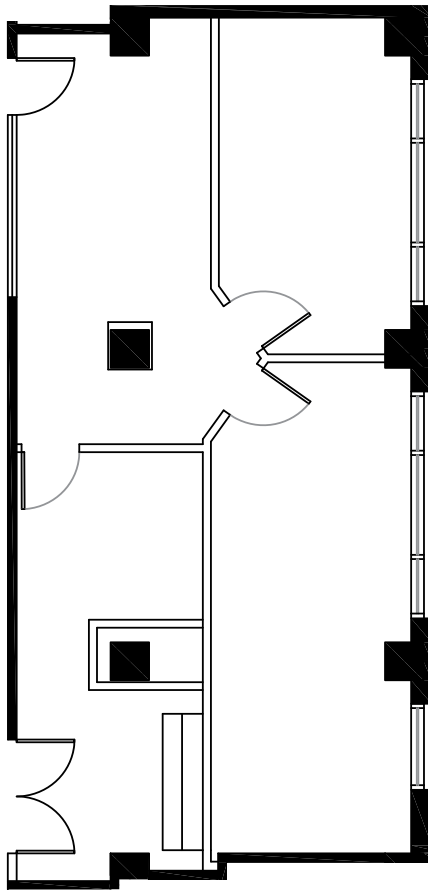

120

SOUTH LASALLE

SUITE 1840

1,149 RSF

Mason Taylor
Executive Managing Director
+1 312.470.2337
Mason.Taylor@cushwake.com

Paige Krueger
Director
+1 949.554.9643
Paige.Krueger@cushwake.com