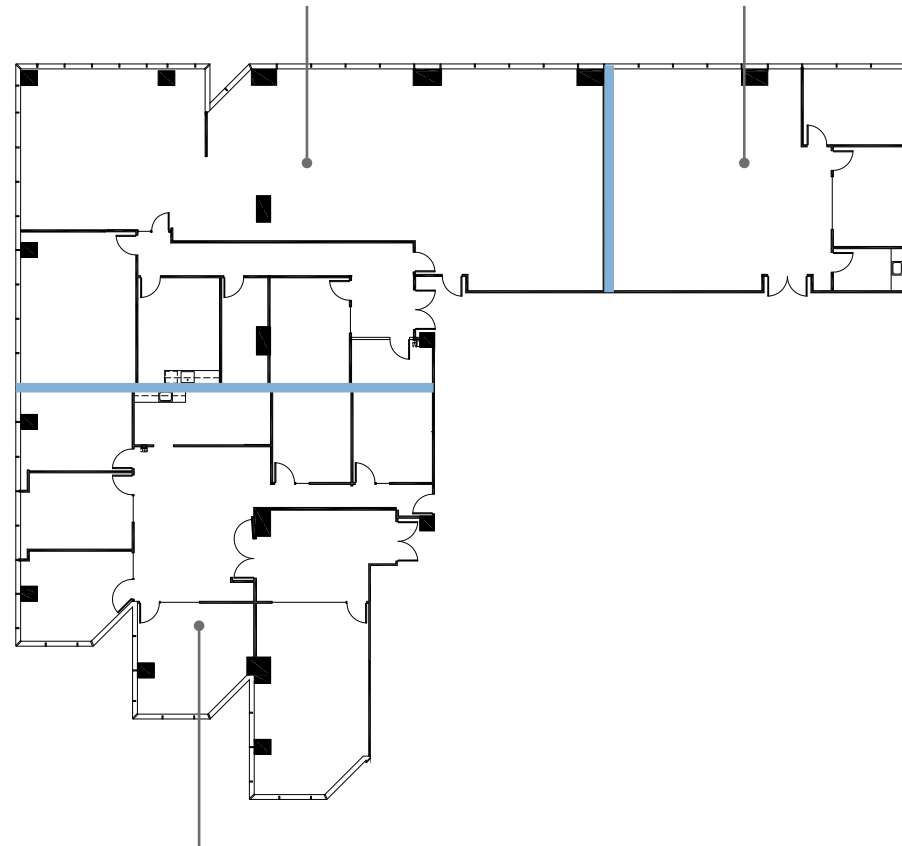

6TH FLOOR

±1,977 SF to ±10,714 SF

SUITE 630

- › 6 Offices
- › 1 Conference Room
- › Break Room

SUITE 640

- › 2 Conference Rooms
- › Break Room

SUITE 660

- › 1 Office
- › 1 Conference Room
- › Break Room

TOWER 1 | 3945 FREEDOM CIRCLE

SUITE 640: ±4,926 SF

SUITE 660: ±1,977 SF

SUITE 630: ±3,811 SF

— DEMISING WALL