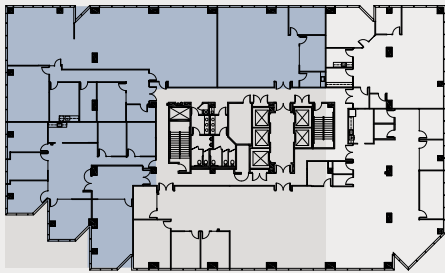

6TH FLOOR

±1,977 SF to ±10,714 SF

SUITE 630

- › 6 Offices
- › 1 Conference Room
- › Break Room

SUITE 640

- › 2 Conference Rooms
- › Break Room

SUITE 660

- › 1 Office
- › 1 Conference Room
- › Break Room

TOWER 1 | 3945 FREEDOM CIRCLE

SUITE 640: ±4,926 SF

SUITE 660: ±1,977 SF

SUITE 630: ±3,811 SF

— DEMISING WALL