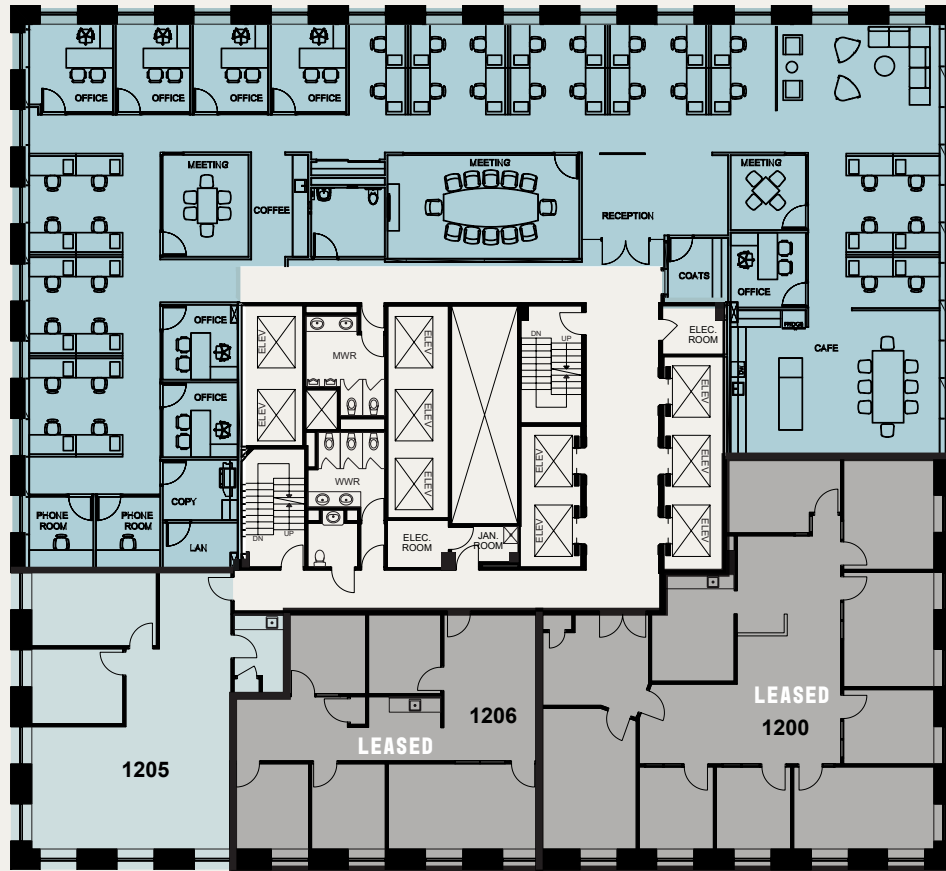

390 BAY STREET

Toronto, Ontario, Canada

FLOOR 12

MODEL SUITE

SUITE 1202
6,963 SF

SUITE 1205
1,339 SF

390 BAY STREET

Toronto, Ontario, Canada

FLOOR 14

MODEL SUITE

SUITE 1405
5,159 SF