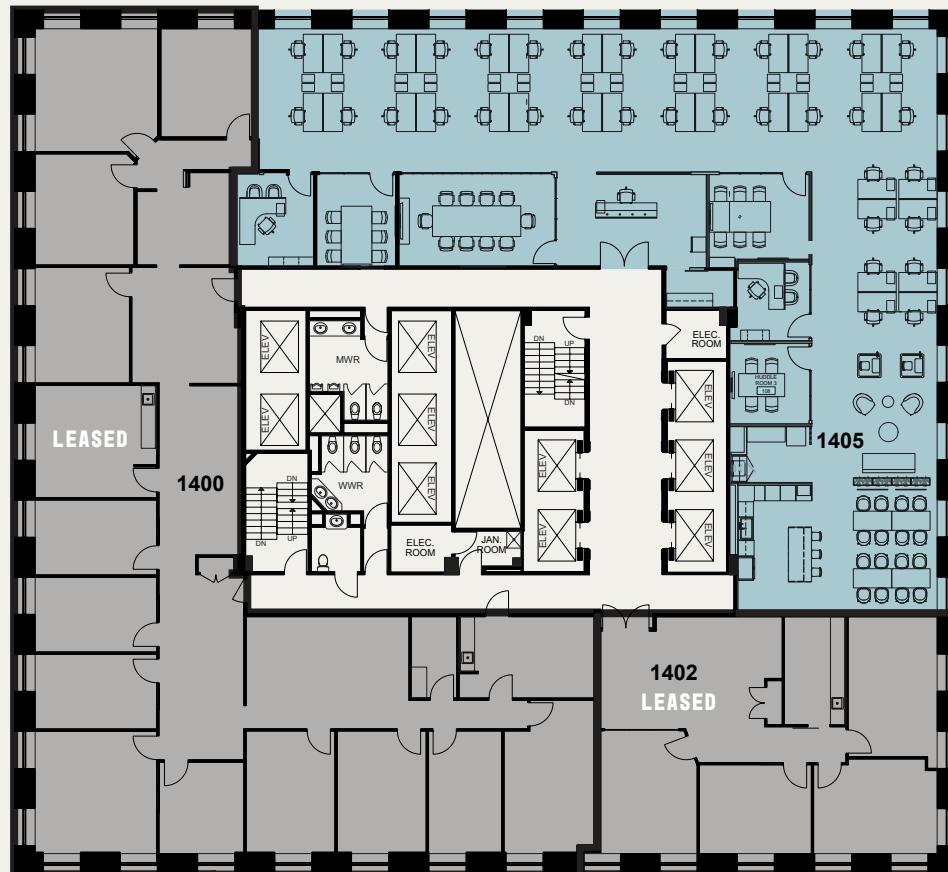

390 BAY STREET

Toronto, Ontario, Canada

FLOOR 12

MODEL SUITE

SUITE 1202
6,963 SF

SUITE 1205
1,339 SF

390 BAY STREET

Toronto, Ontario, Canada

FLOOR 14

MODEL SUITE

SUITE 1405
5,159 SF