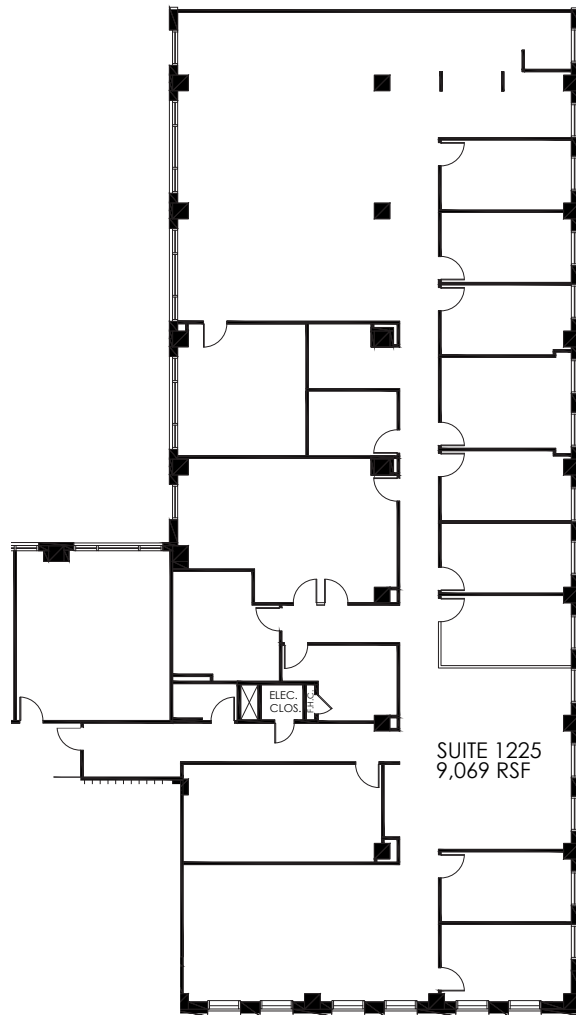

120

SOUTH LASALLE

SUITE 1225 9,069 RSF

Mason Taylor
Executive Managing Director
+1 312.470.2337
Mason.Taylor@cushwake.com

Paige Krueger
Director
+1 949.554.9643
Paige.Krueger@cushwake.com