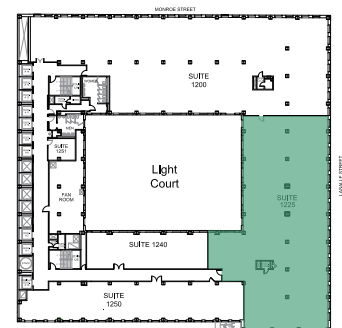

120

SOUTH LASALLE

SUITE 1225 9,069 RSF

Mason Taylor
Executive Managing Director
+1 312.470.2337
Mason.Taylor@cushwake.com

Paige Krueger
Director
+1 949.554.9643
Paige.Krueger@cushwake.com