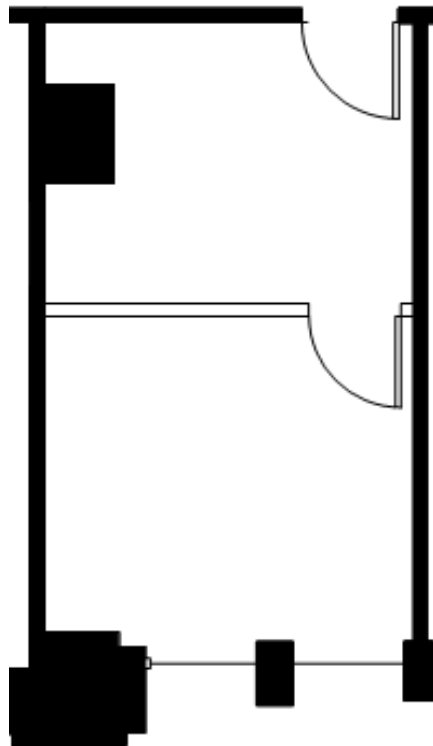

SUITE 1016

322 RSF

KEY PLAN

LEAH MASSON

Senior Director
+1 206 215 9803
leah.masson@cushwake.com

BRANDON BURMEISTER

Senior Director
+1 206 215 9702
brandon.burmeister@cushwake.com