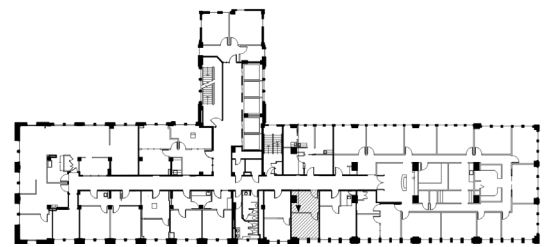

SUITE 1016

291 RSF

KEY PLAN

LEAH MASSON

Senior Director
+1 206 215 9803
leah.masson@cushwake.com

BRANDON BURMEISTER

Senior Director
+1 206 215 9702
brandon.burmeister@cushwake.com