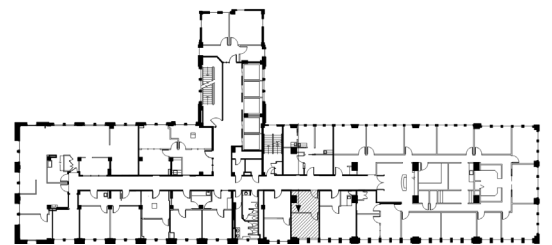

SUITE 1016

322 RSF

KEY PLAN

LEAH MASSON

Senior Director
+1 206 215 9803
leah.masson@cushwake.com

BRANDON BURMEISTER

Senior Director
+1 206 215 9702
brandon.burmeister@cushwake.com