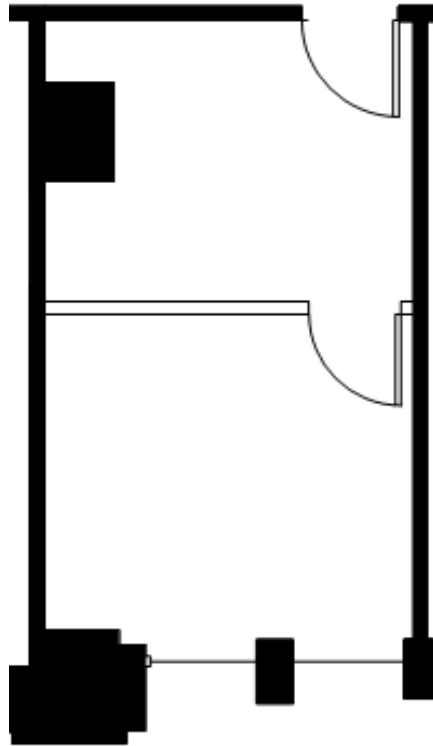

SUITE 1016

291 RSF

KEY PLAN

LEAH MASSON

Senior Director
+1 206 215 9803
leah.masson@cushwake.com

BRANDON BURMEISTER

Senior Director
+1 206 215 9702
brandon.burmeister@cushwake.com