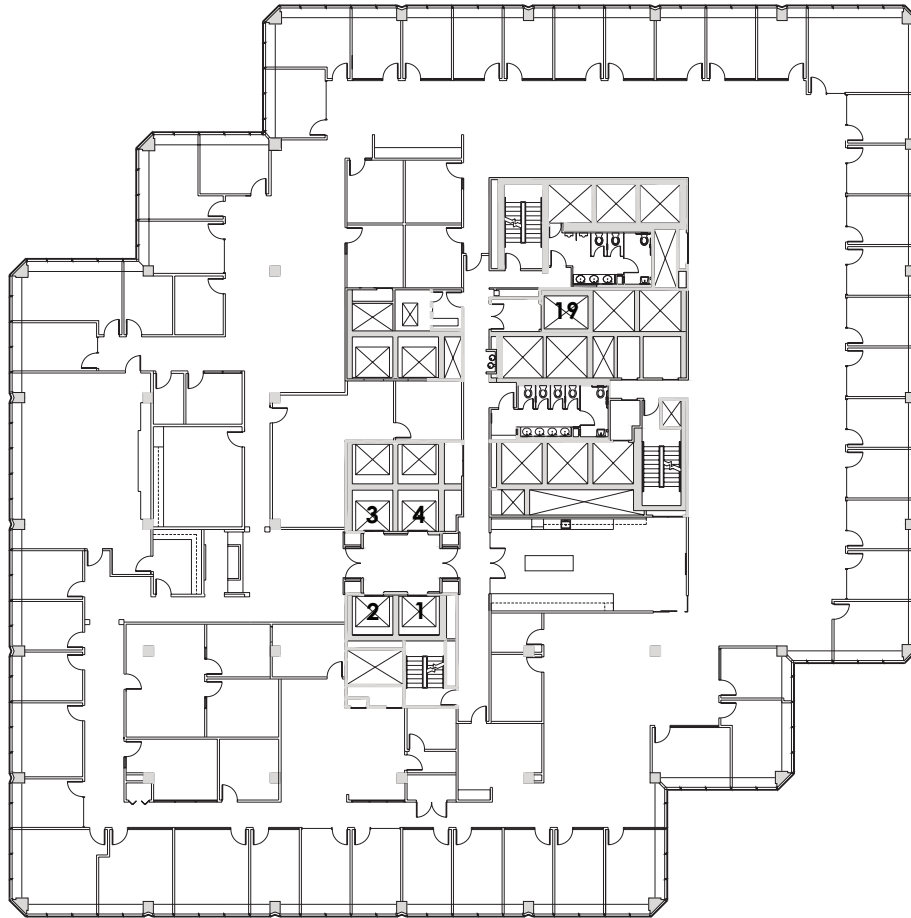

# SUITE 400

27,660 SF

MERCEDES ANGELL | +1 813 204 5344 | mercedes.angell@cushwake.com  
BARRY OAKS, CCIM | +1 813 204 5307 | barry.oaks@cushwake.com  
MARISSA ANGELL | +1 813 367 6437 | marissa.angell@cushwake.com