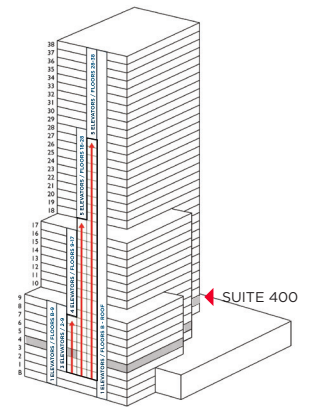

# SUITE 400

27,660 SF

MERCEDES ANGELL | +1 813 204 5344 | mercedes.angell@cushwake.com  
BARRY OAKS, CCIM | +1 813 204 5307 | barry.oaks@cushwake.com  
MARISSA ANGELL | +1 813 367 6437 | marissa.angell@cushwake.com