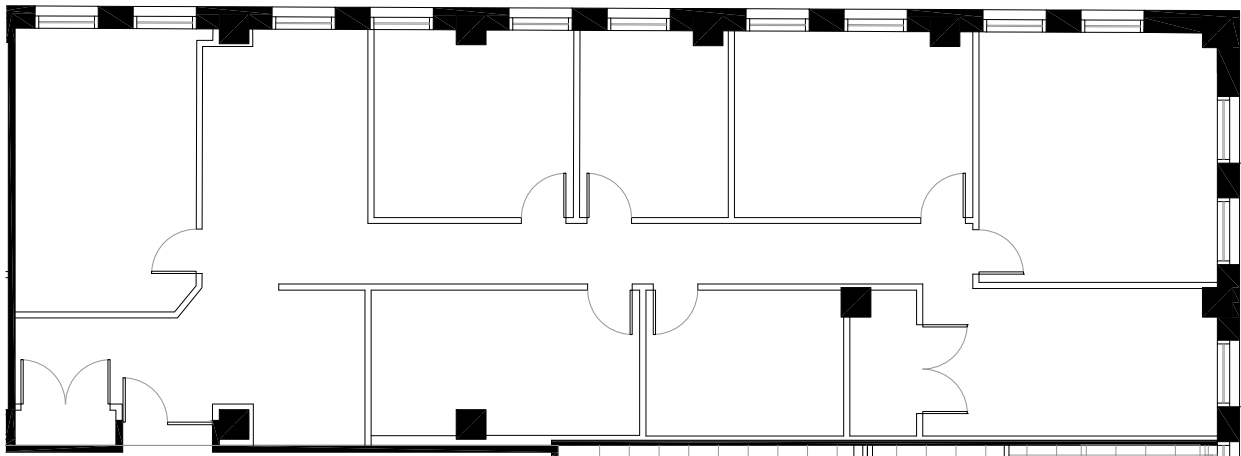

120

SOUTH LASALLE

SUITE 1510 3,075 RSF

Mason Taylor
Executive Managing Director
+1 312.470.2337
Mason.Taylor@cushwake.com

Paige Krueger
Director
+1 949.554.9643
Paige.Krueger@cushwake.com