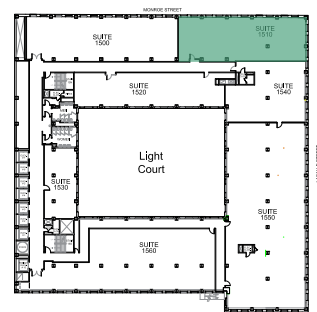

120

SOUTH LASALLE

SUITE 1510 3,075 RSF

Mason Taylor
Executive Managing Director
+1 312.470.2337
Mason.Taylor@cushwake.com

Paige Krueger
Director
+1 949.554.9643
Paige.Krueger@cushwake.com