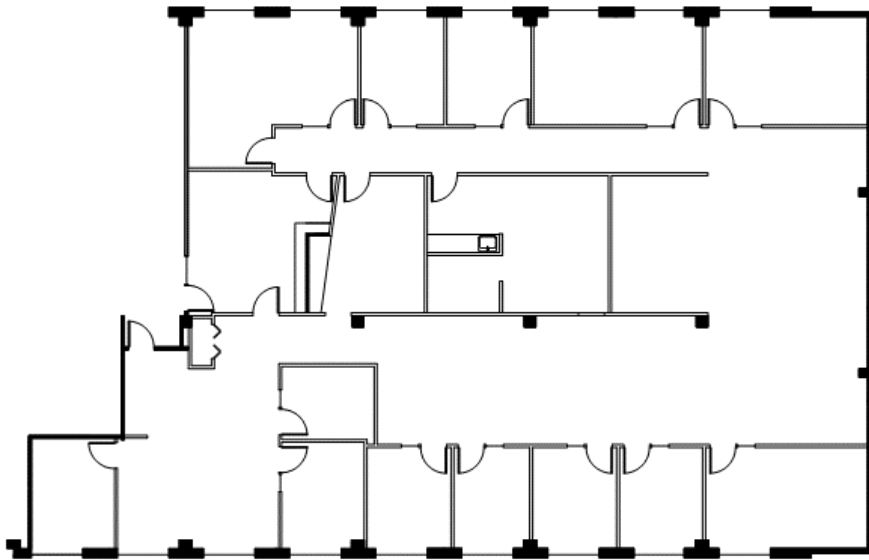

SUITE 810

6,303 RSF

KEY PLAN

LEAH MASSON

Senior Director
+1 206 215 9803
leah.masson@cushwake.com

BRANDON BURMEISTER

Senior Director
+1 206 215 9702
brandon.burmeister@cushwake.com