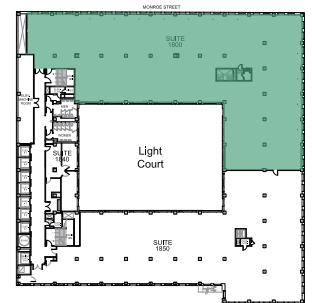

120

SOUTH LASALLE

SUITE 1800

14,195 RSF

Mason Taylor
Executive Managing Director
+1 312.470.2337
Mason.Taylor@cushwake.com

Paige Krueger
Director
+1 949.554.9643
Paige.Krueger@cushwake.com