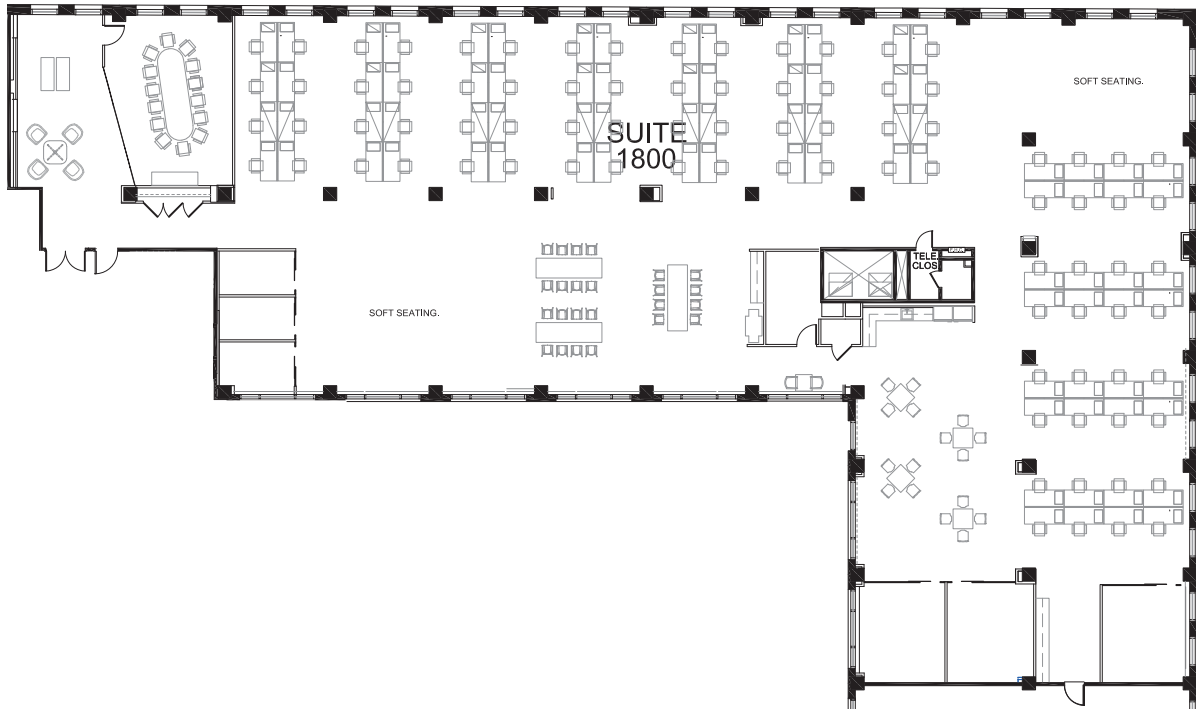

120

SOUTH LASALLE

SUITE 1800

14,195 RSF

Mason Taylor
Executive Managing Director
+1 312.470.2337
Mason.Taylor@cushwake.com

Paige Krueger
Director
+1 949.554.9643
Paige.Krueger@cushwake.com