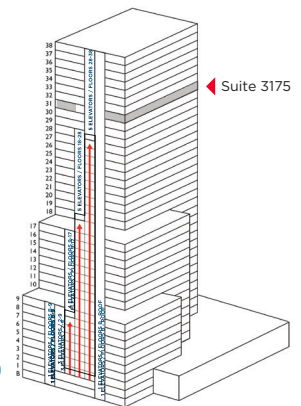

SUITE 3175

3,410 SF

MERCEDES ANGELL | +1 813 204 5344 | mercedes.angell@cushwake.com
BARRY OAKS, CCIM | +1 813 204 5307 | barry.oaks@cushwake.com
MARISSA ANGELL | +1 813 367 6437 | marissa.angell@cushwake.com