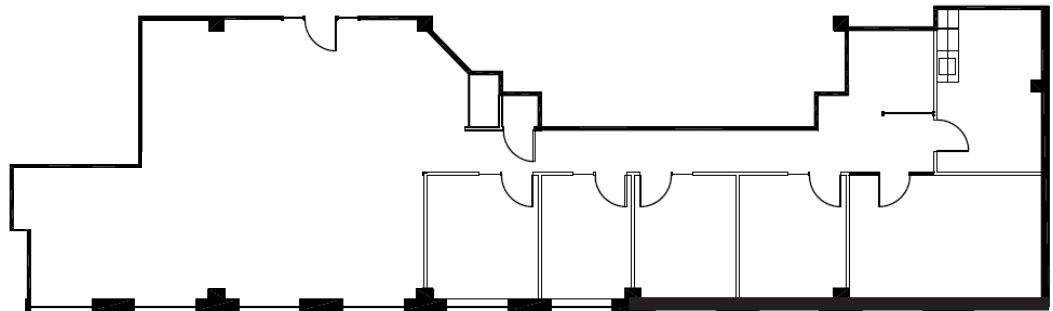

SUITE 324

2,766 RSF

KEY PLAN

LEAH MASSON

Senior Director
+1 206 215 9803
leah.masson@cushwake.com

BRANDON BURMEISTER

Senior Director
+1 206 215 9702
brandon.burmeister@cushwake.com