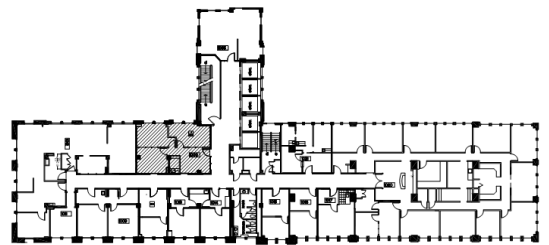

SUITE 1000

840 RSF

KEY PLAN

LEAH MASSON

Senior Director
+1 206 215 9803
leah.masson@cushwake.com

BRANDON BURMEISTER

Senior Director
+1 206 215 9702
brandon.burmeister@cushwake.com