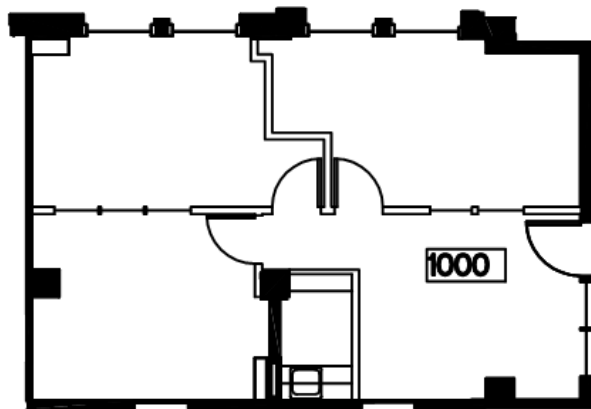

SUITE 1000

840 RSF

KEY PLAN

LEAH MASSON

Senior Director
+1 206 215 9803
leah.masson@cushwake.com

BRANDON BURMEISTER

Senior Director
+1 206 215 9702
brandon.burmeister@cushwake.com