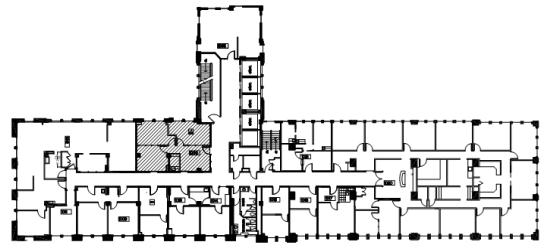

SUITE 1000

777 RSF

KEY PLAN

LEAH MASSON

Senior Director
+1 206 215 9803
leah.masson@cushwake.com

BRANDON BURMEISTER

Senior Director
+1 206 215 9702
brandon.burmeister@cushwake.com