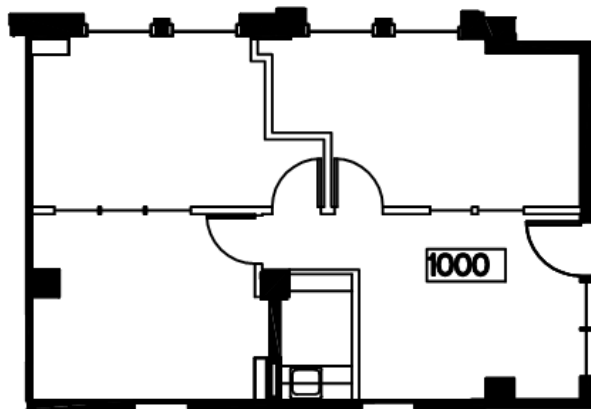

SUITE 1000

777 RSF

KEY PLAN

LEAH MASSON

Senior Director
+1 206 215 9803
leah.masson@cushwake.com

BRANDON BURMEISTER

Senior Director
+1 206 215 9702
brandon.burmeister@cushwake.com