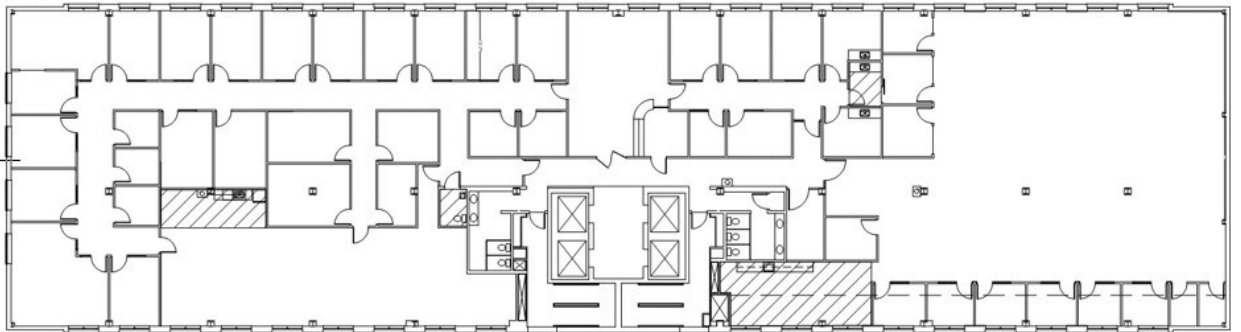

SUITE 400

15,254 RSF

LEAH MASSON

Senior Director
+1 206 215 9803
leah.masson@cushwake.com

BRANDON BURMEISTER

Senior Director
+1 206 215 9702
brandon.burmeister@cushwake.com