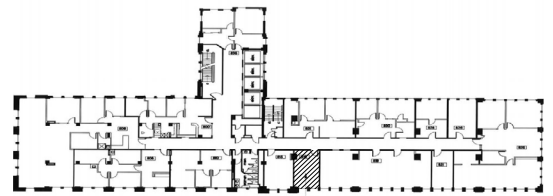

SUITE 816

265 RSF

KEY PLAN

LEAH MASSON

Senior Director
+1 206 215 9803
leah.masson@cushwake.com

BRANDON BURMEISTER

Senior Director
+1 206 215 9702
brandon.burmeister@cushwake.com