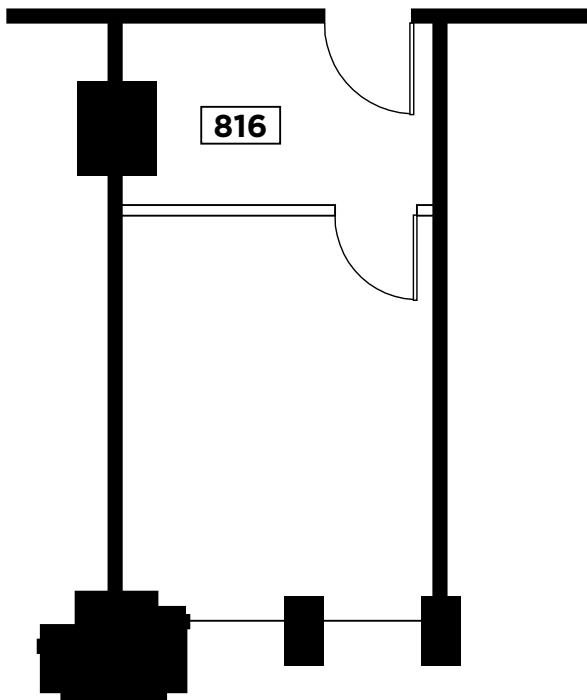

SUITE 816

265 RSF

KEY PLAN

LEAH MASSON

Senior Director
+1 206 215 9803
leah.masson@cushwake.com

BRANDON BURMEISTER

Senior Director
+1 206 215 9702
brandon.burmeister@cushwake.com