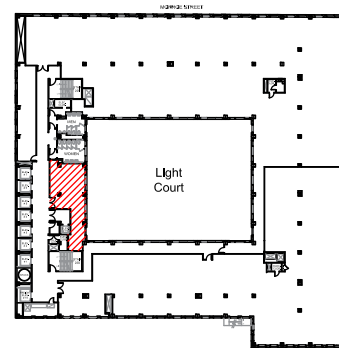

120

SOUTH LASALLE

SUITE 2230

968 RSF

Mason Taylor
Executive Managing Director
+1 312.470.2337
Mason.Taylor@cushwake.com

Paige Krueger
Director
+1 949.554.9643
Paige.Krueger@cushwake.com