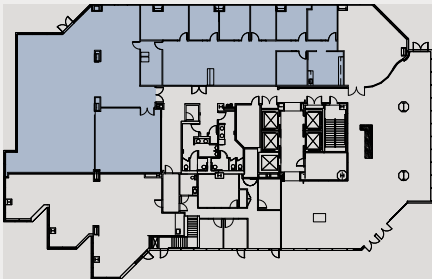

1ST FLOOR

±3,477 to ±7,979 SF

SUITE 130

- › Exterior and Lobby Access
- › Lab
- › Eyebrow Signage

SUITE 150

- › 6 Offices
- › 1 Conference Room
- › Break Room
- › IT / Storage Room

TOWER 1 | 3945 FREEDOM CIRCLE

SUITE 130: ±3,477 SF

SUITE 150: ±4,502 SF

— DEMISING WALL