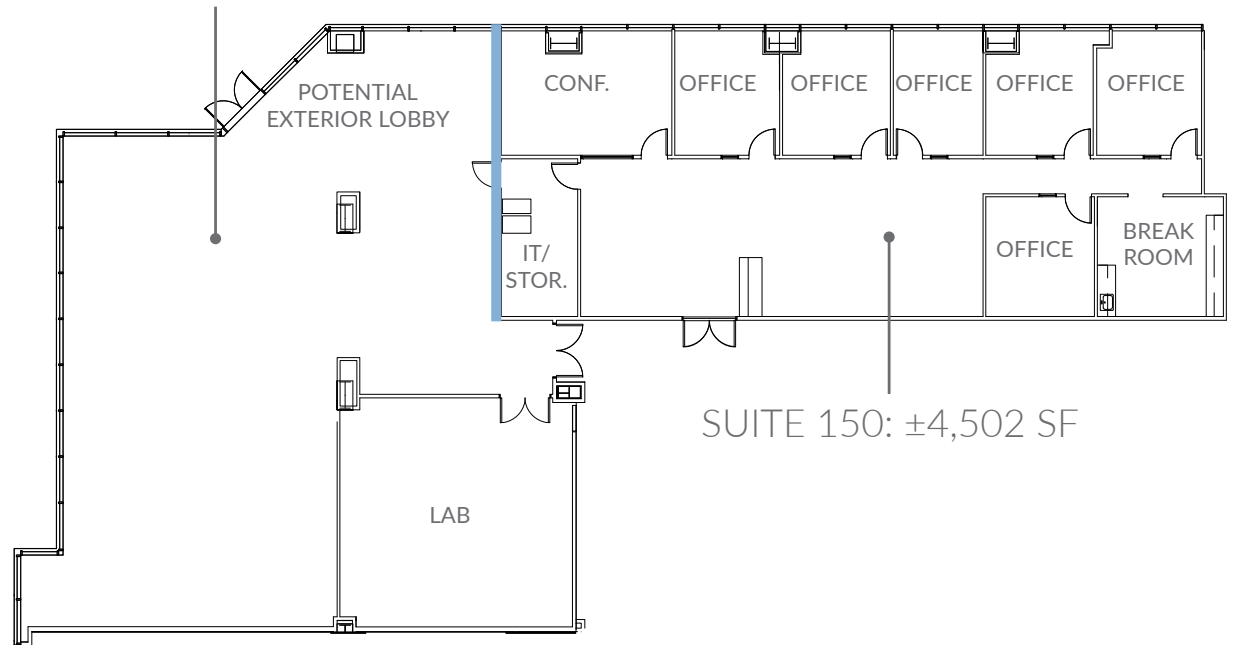

1ST FLOOR

±3,477 to ±7,979 SF

SUITE 130

- › Exterior and Lobby Access
- › Lab
- › Eyebrow Signage

SUITE 150

- › 6 Offices
- › 1 Conference Room
- › Break Room
- › IT / Storage Room

TOWER 1 | 3945 FREEDOM CIRCLE

SUITE 130: ±3,477 SF

SUITE 150: ±4,502 SF

— DEMISING WALL